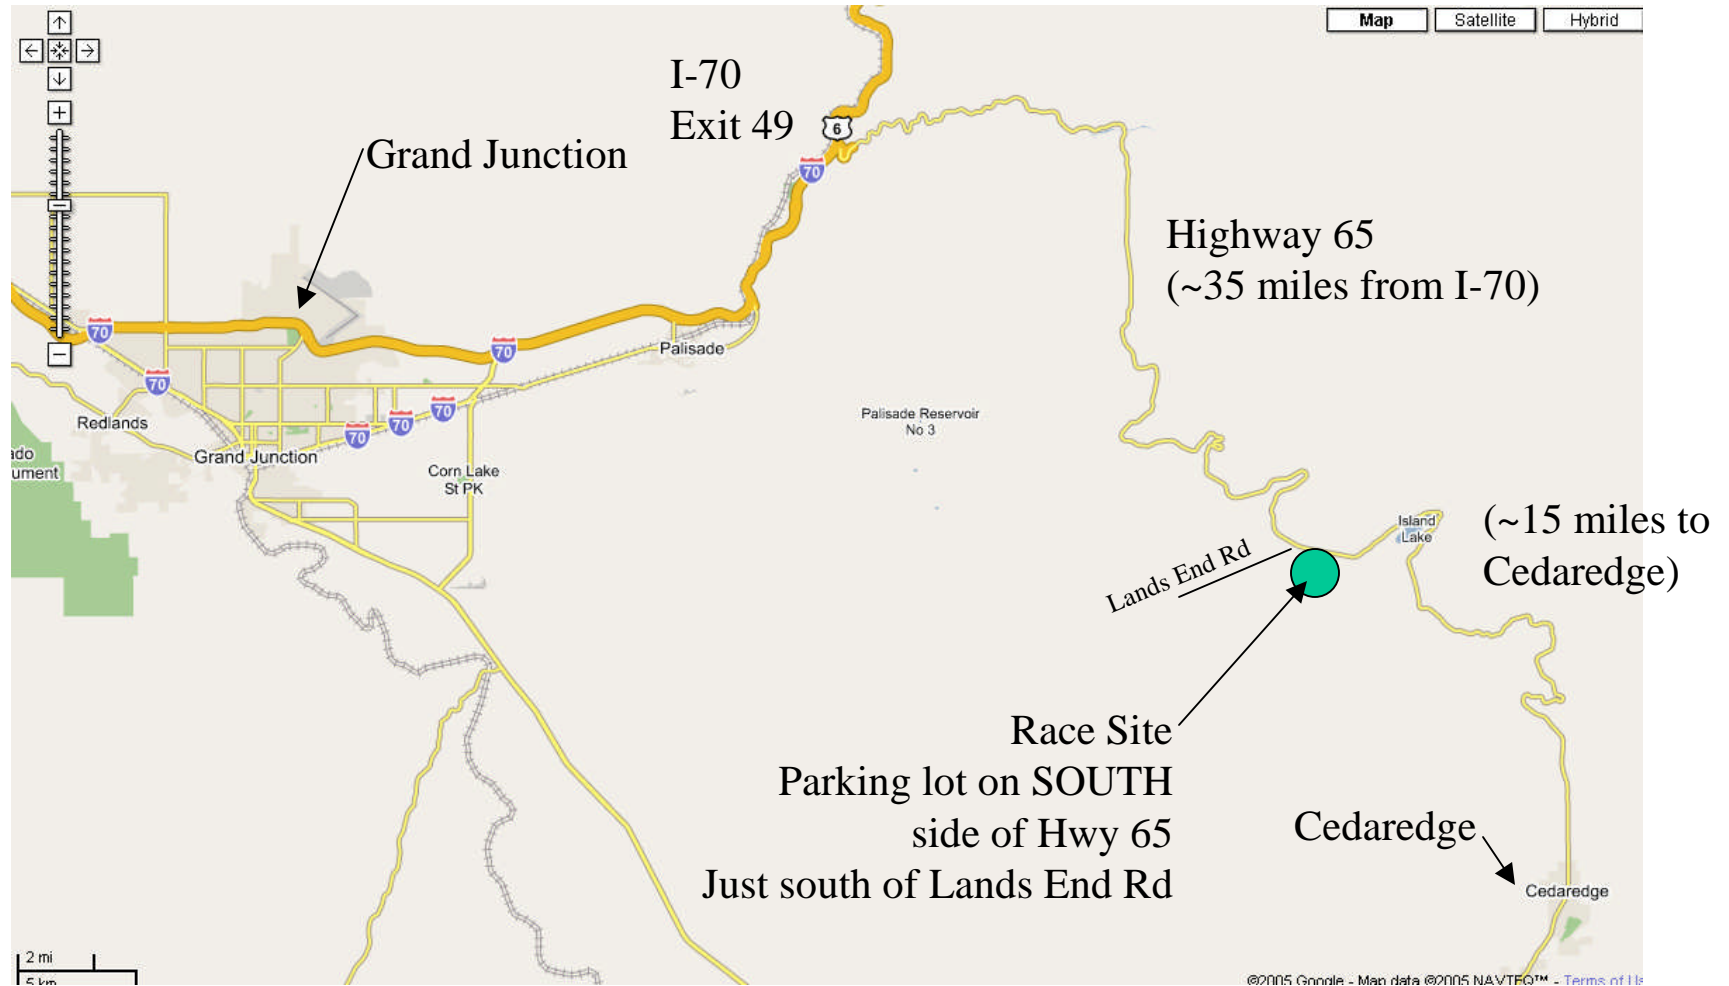

Denver to Grand Junction = 4 hours
Denver to Cedaredge = 4 hrs 45 mins
Grand Junction to race site = 1 hour

CMM Cedaredge Race Dec 10/11, 2005