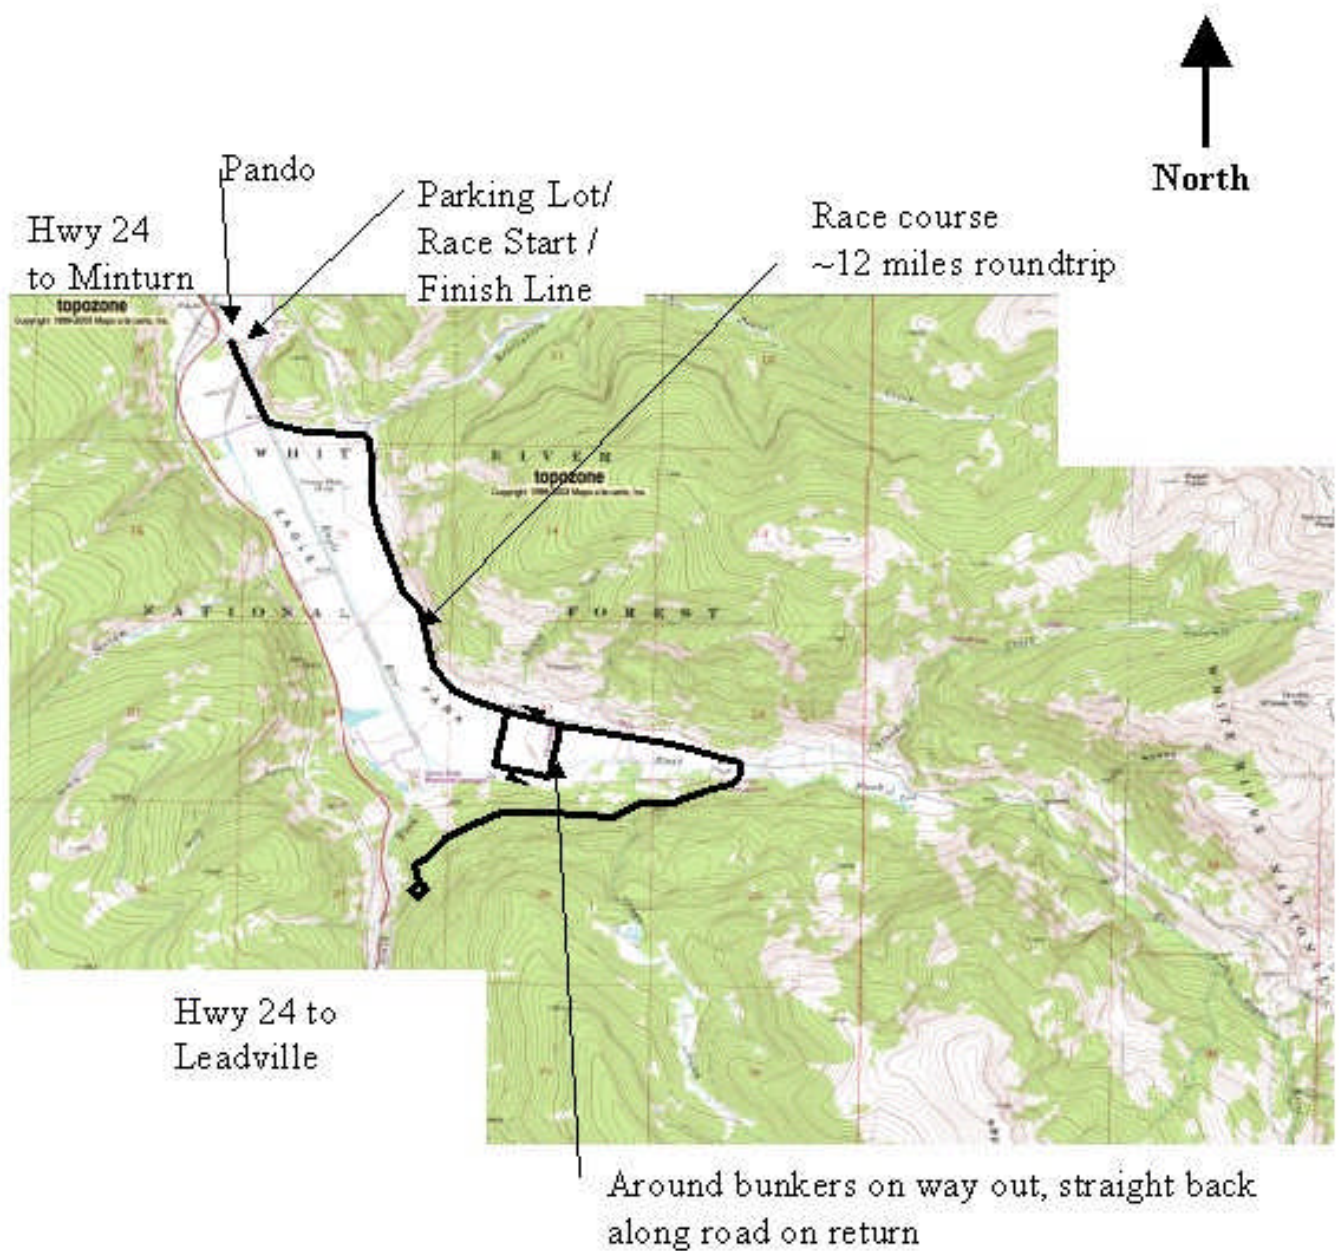

Minturn, exit 171 off I-70, ~100 miles from Denver

Hwy 24

RACE SITE!

Ski Cooper Ski Area

Leadville
(Lodging, restaurants, etc)

Road to Vail

Parking Lot/
Race Start /
Finish Line

4 mile trail - Turnaround

7 mile trail trunaround

Road to Leadville

CMM Camp Hale Skills Challenge Course
Dec 17&18, 2005
4- and 7- mile courses

CMM Camp Hale Skills Challenge Course
Dec 17&18, 2005
12- mile course