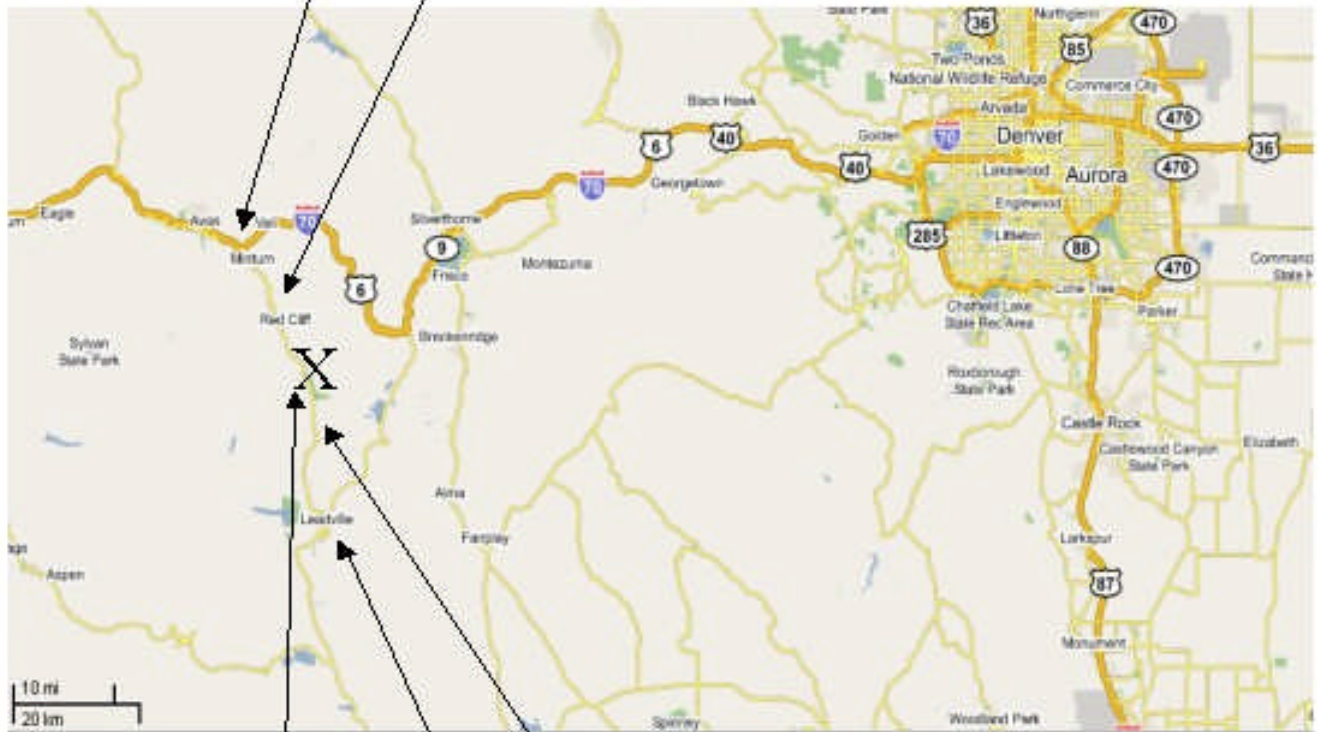

Minturn, exit 171 off I-70, ~100 miles from Denver

Hwy 24

RACE SITE!

Ski Cooper Ski Area

Leadville
(Lodging, restaurants, etc)

Road to Vail

Parking Lot/
Race Start /
Finish Line

4 mile trail - Turnaround

7 mile trail trunaround

Road to Leadville

CMM Camp Hale Skills Challenge Course
Dec 17&18, 2005
4- and 7- mile courses

CMM Camp Hale Skills Challenge Course
Dec 17&18, 2005
12- mile course